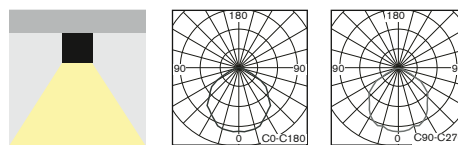

NO-AUTOTEST EMERGENCY LIGHTING FOR HIGH CEILING POWERLUX2 CINEMA

**FOR HIGH CEILING >4m
PRE VYSOKÉ STROPY >4m**

HIGH CEILING >4m

• **POWERFULL** ceiling mounted LED fixture available for all non-maintained (NM), maintained (M) or centralised (C) emergency lighting especially designed for **HIGH CEILING applications such as CINEMA/THEATRE applications where AT function is not required (disturbing)**